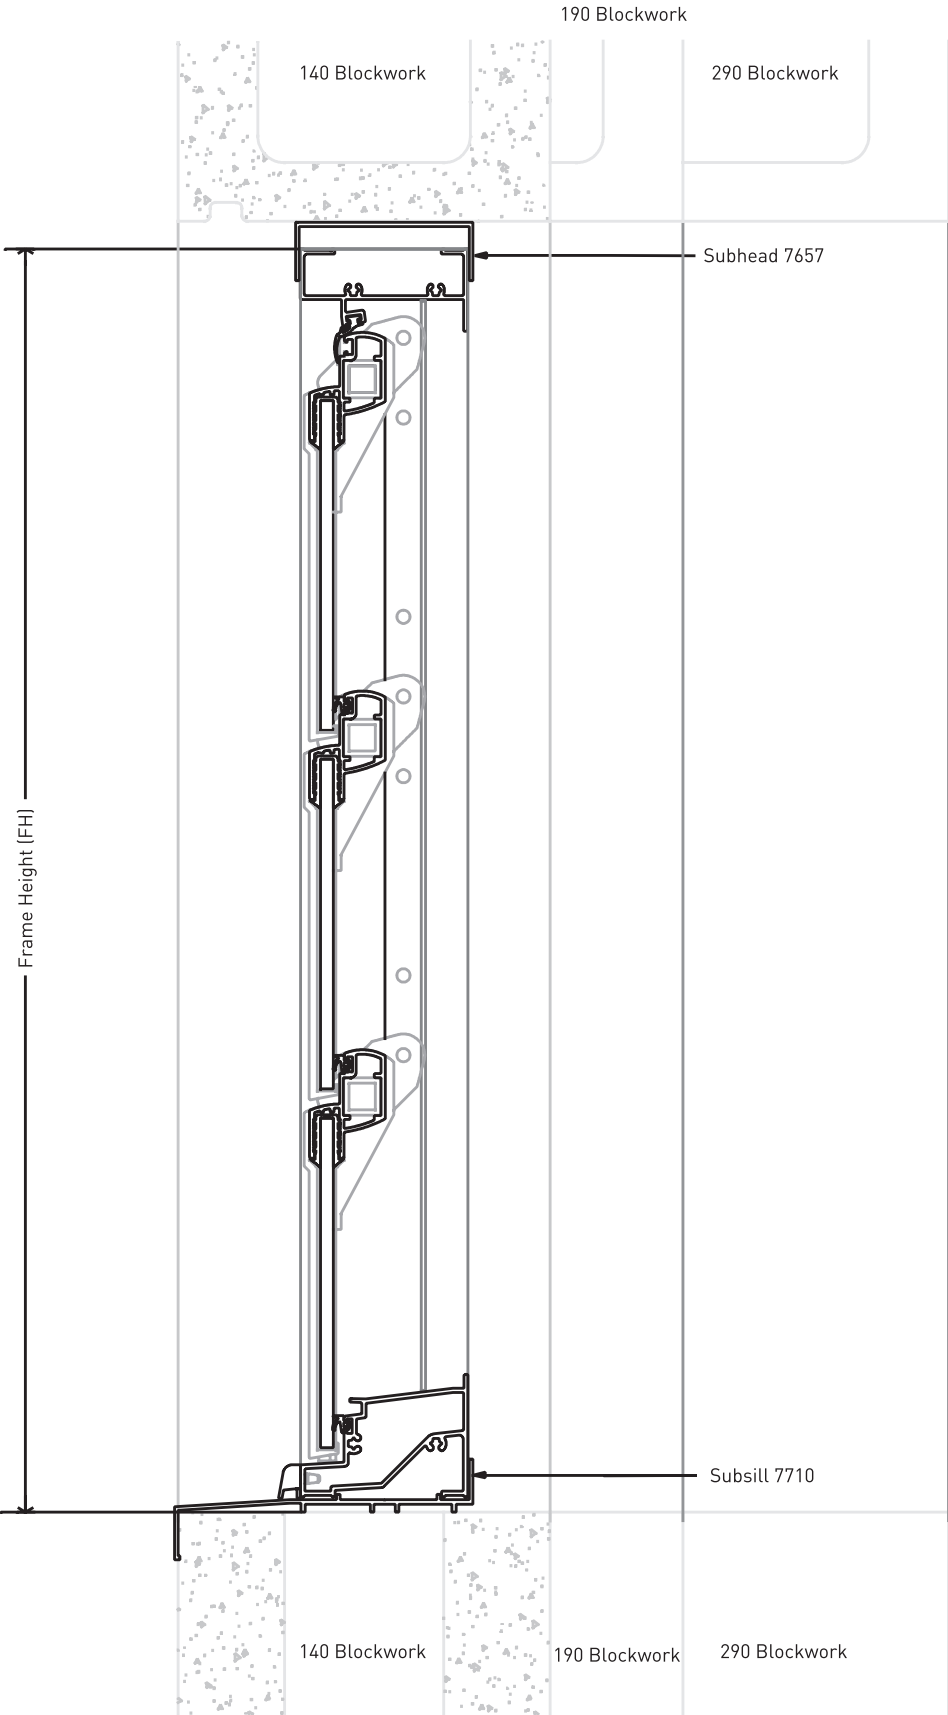

Blockwork – Flat Sill

JX-BFS